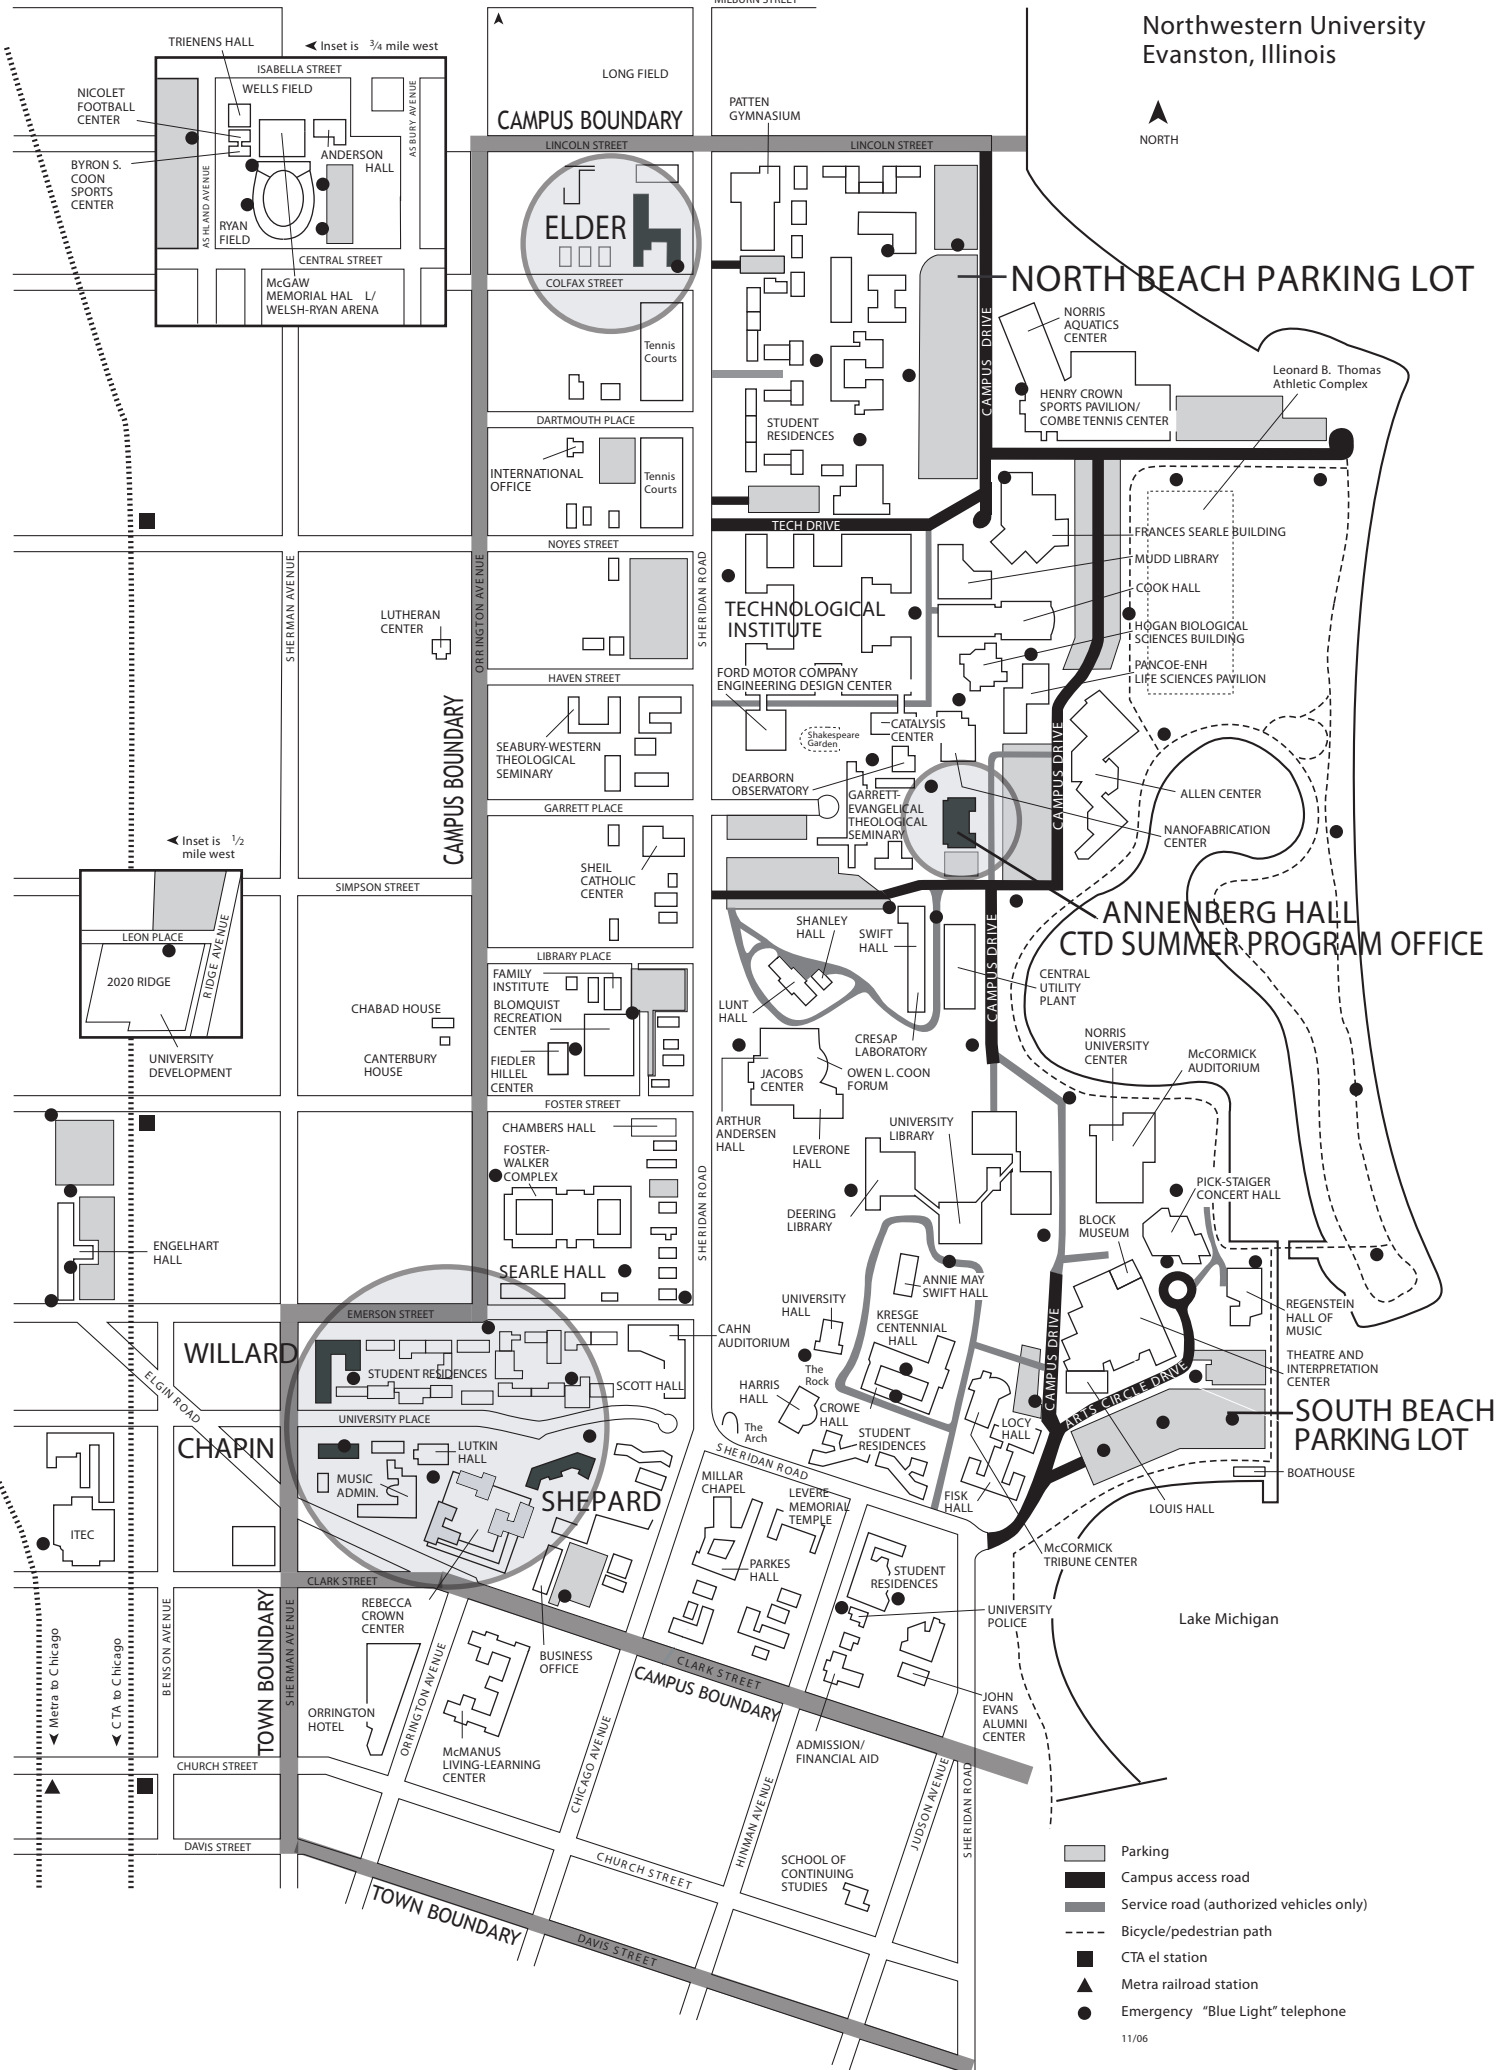

Northwestern University
Evanston, Illinois

- Parking
- Campus access road
- Service road (authorized vehicles only)
- Bicycle/pedestrian path
- CTA el station
- Metra railroad station
- Emergency "Blue Light" telephone