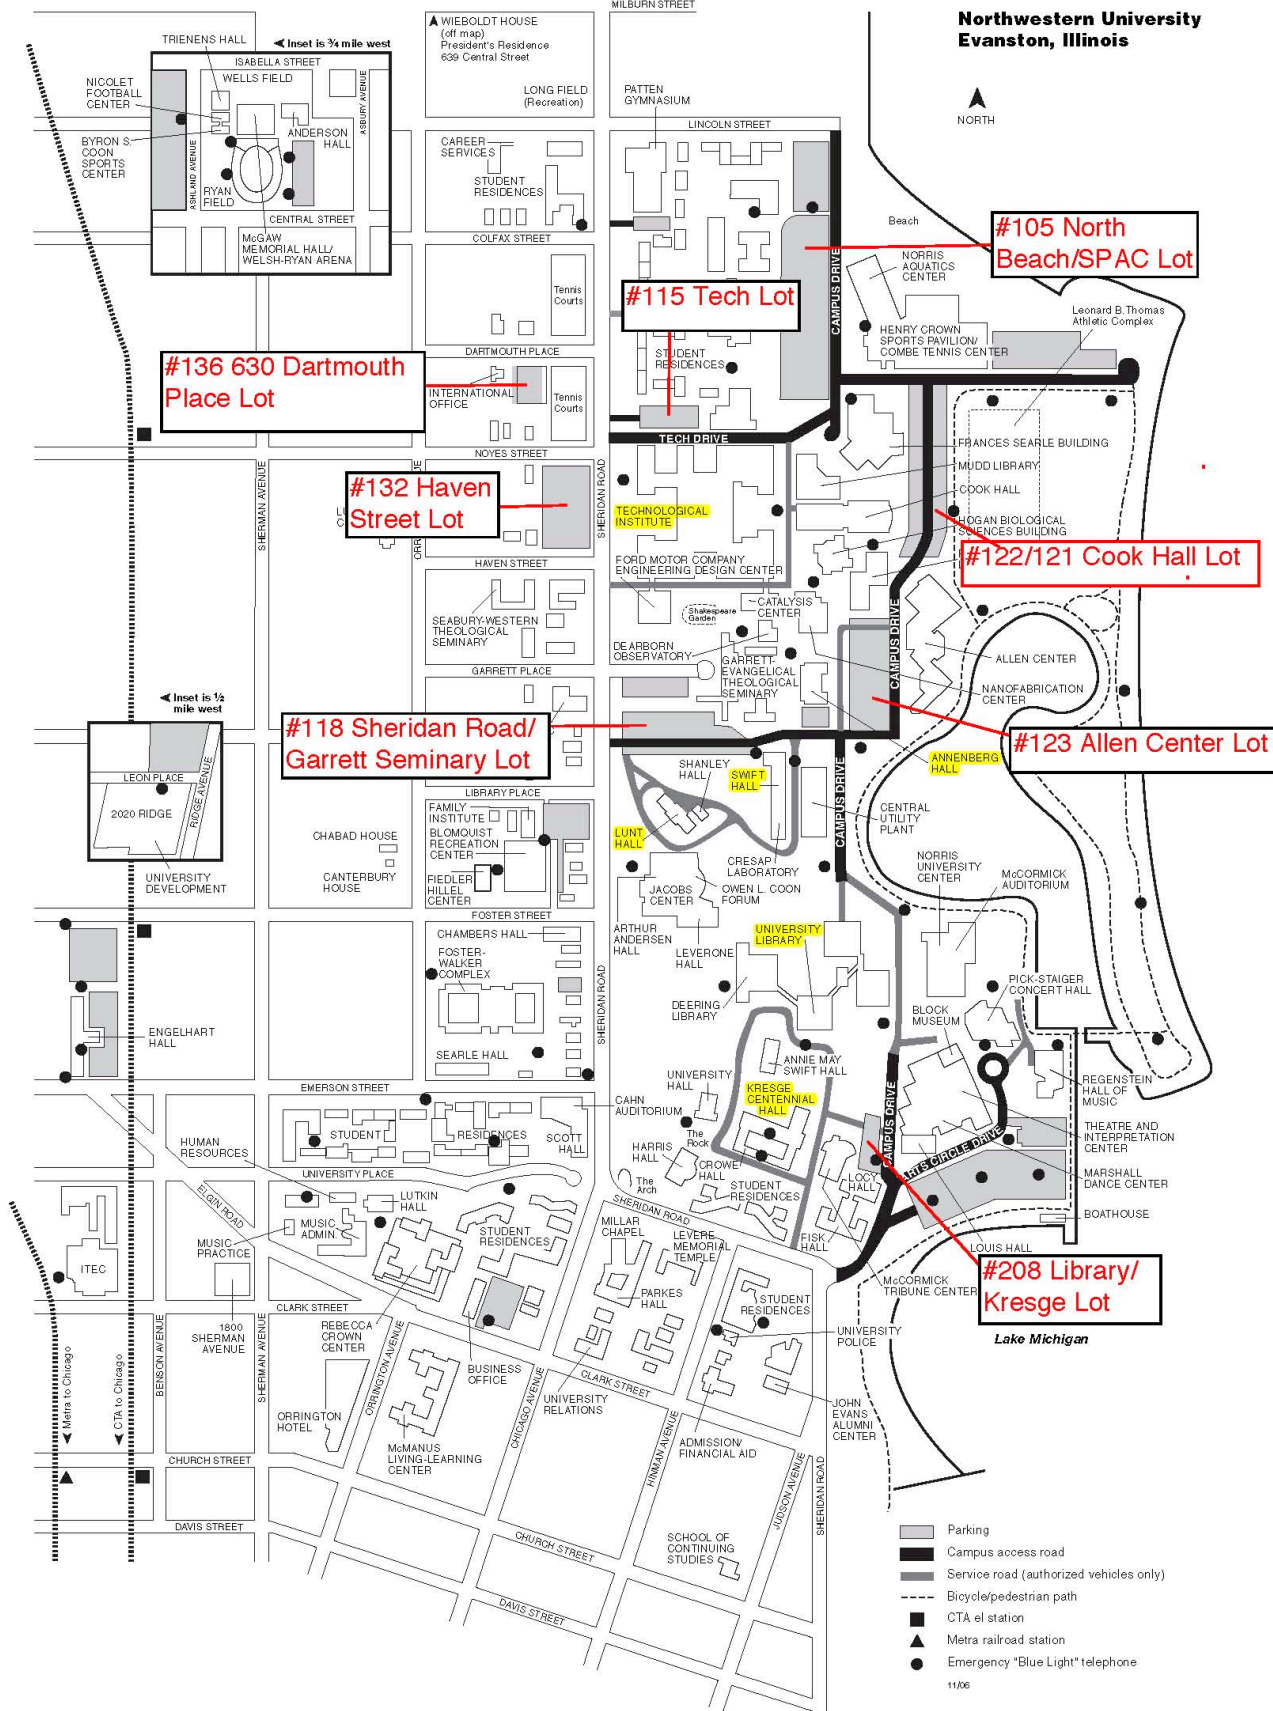

**Northwestern University
Evanston, Illinois**

#136 630 Dartmouth Place Lot

#132 Haven Street Lot

#118 Sheridan Road/Garrett Seminary Lot

#115 Tech Lot

#105 North Beach/SPAC Lot

#122/121 Cook Hall Lot

#123 Allen Center Lot

#208 Library/Kresge Lot

- Parking
- ▬ Campus access road
- ▬ Service road (authorized vehicles only)
- - - Bicycle/pedestrian path
- CTA el station
- ▲ Metra railroad station
- Emergency "Blue Light" telephone